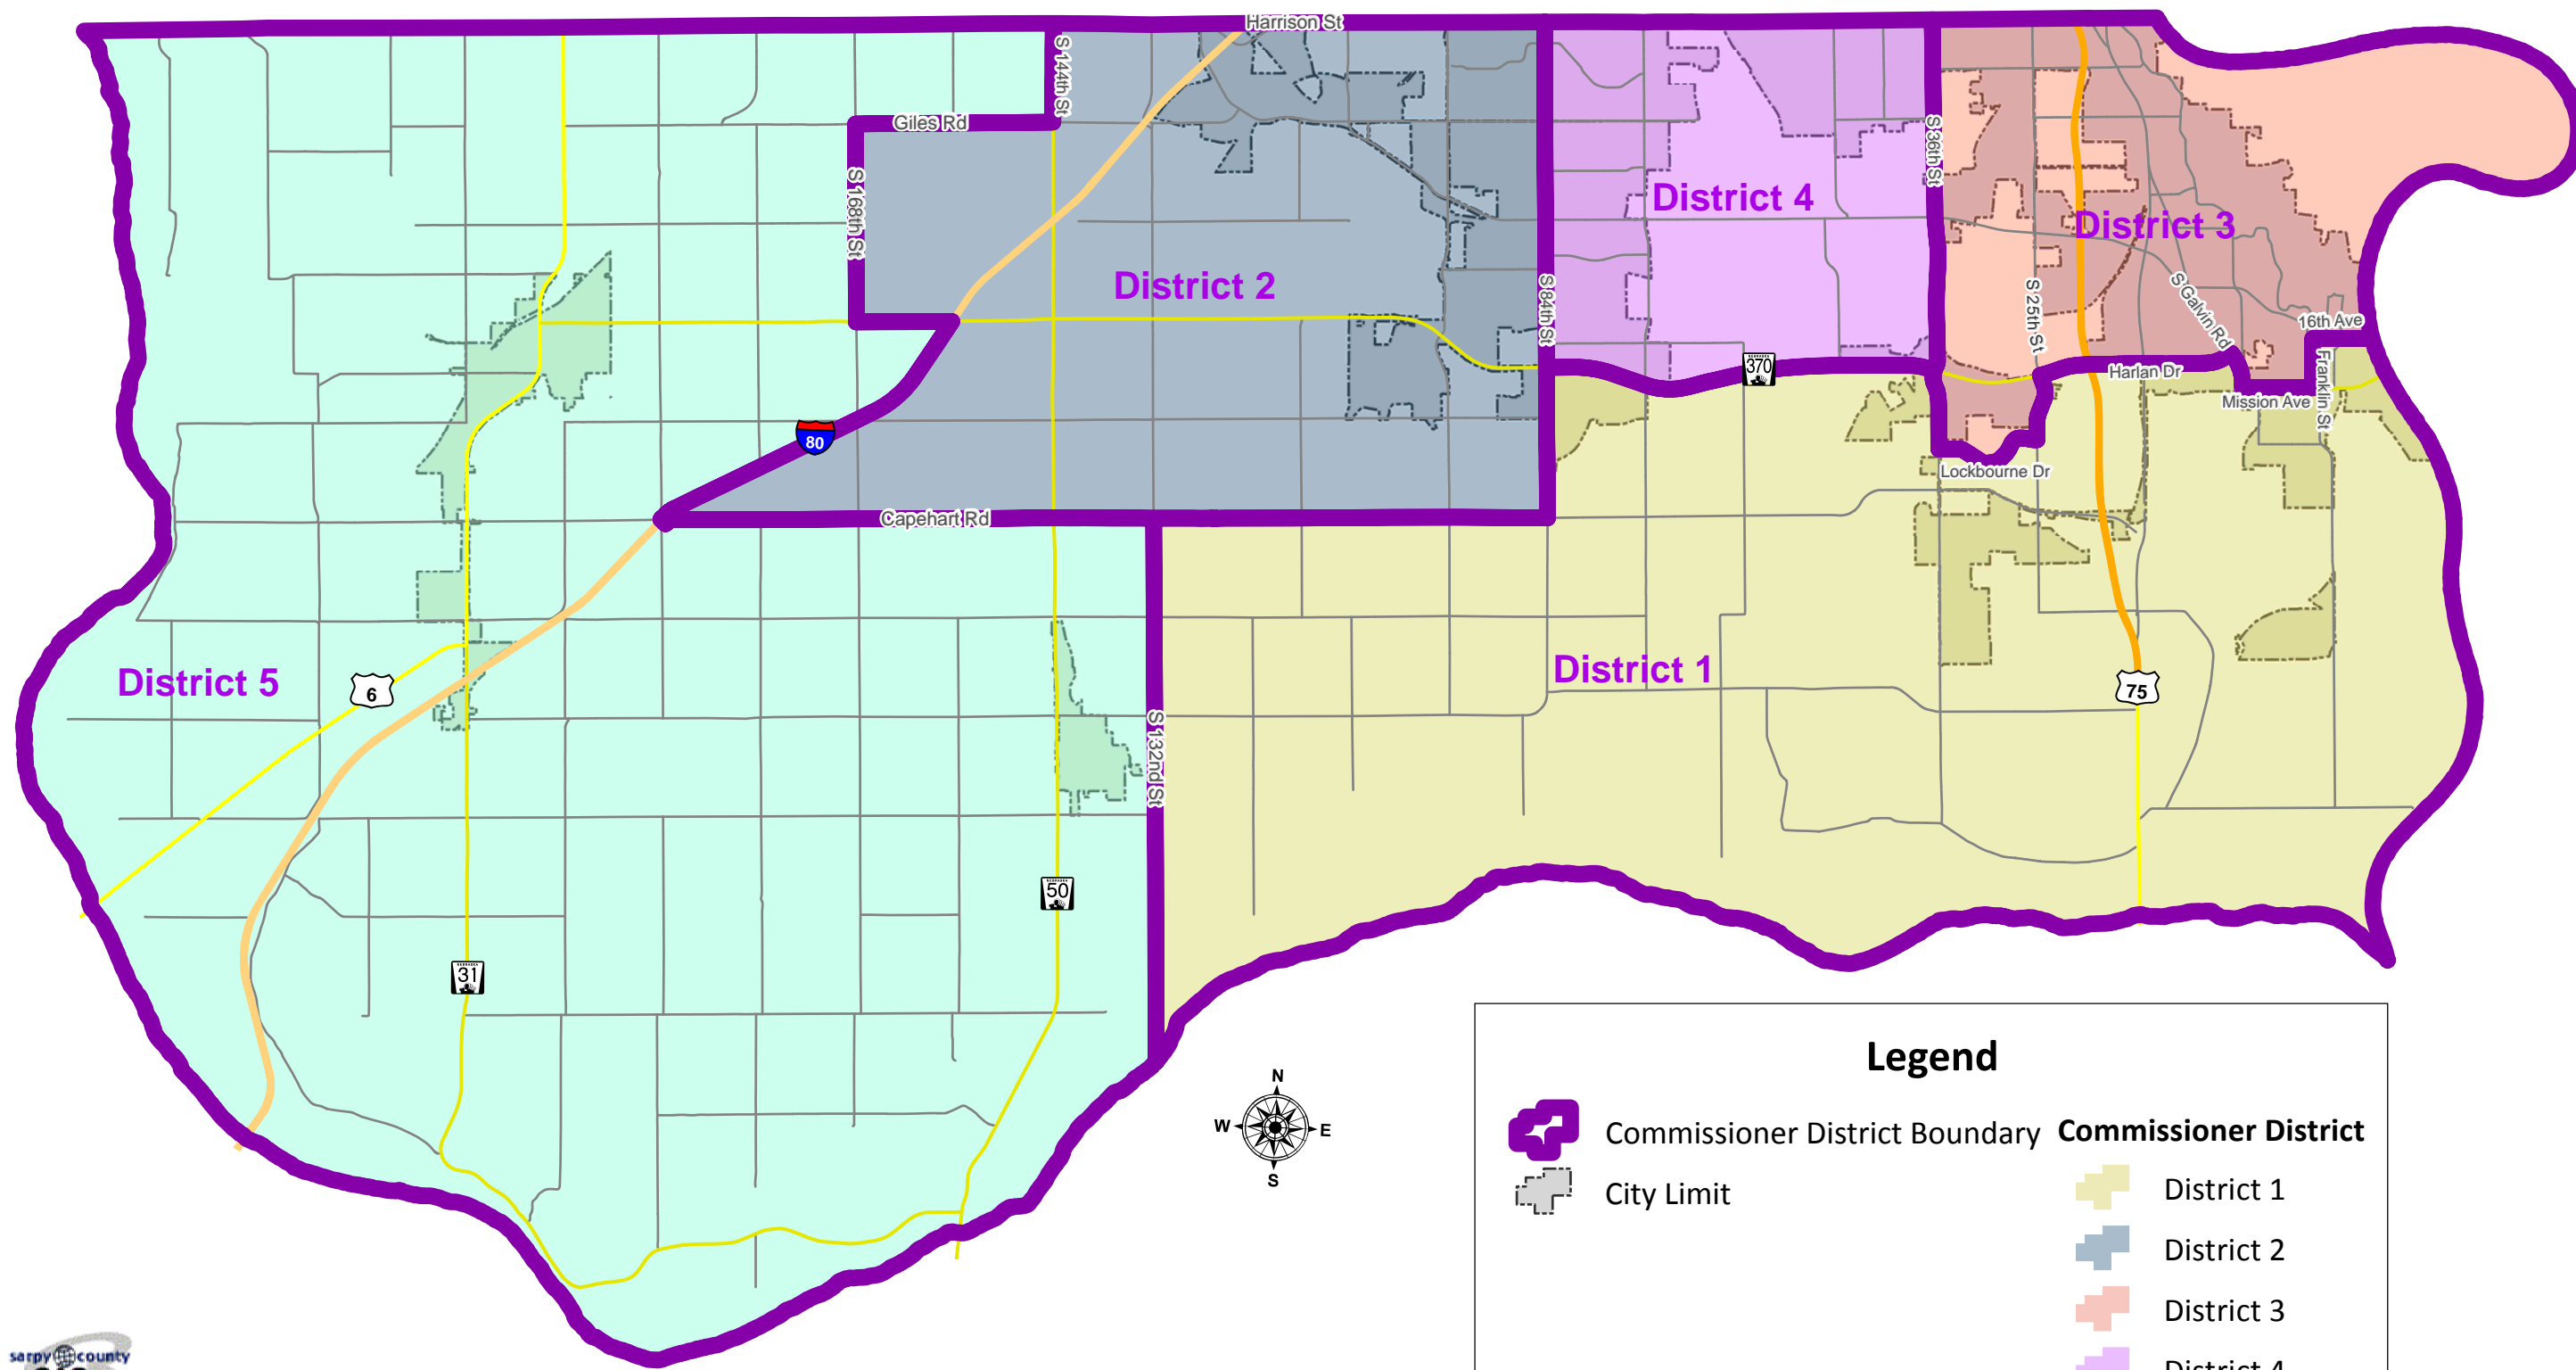

Sarpy County, Nebraska

Commissioner Districts (2011)

Legend

	Commissioner District Boundary	Commissioner District
	City Limit	 District 1
		 District 2
		 District 3
		 District 4
		 District 5