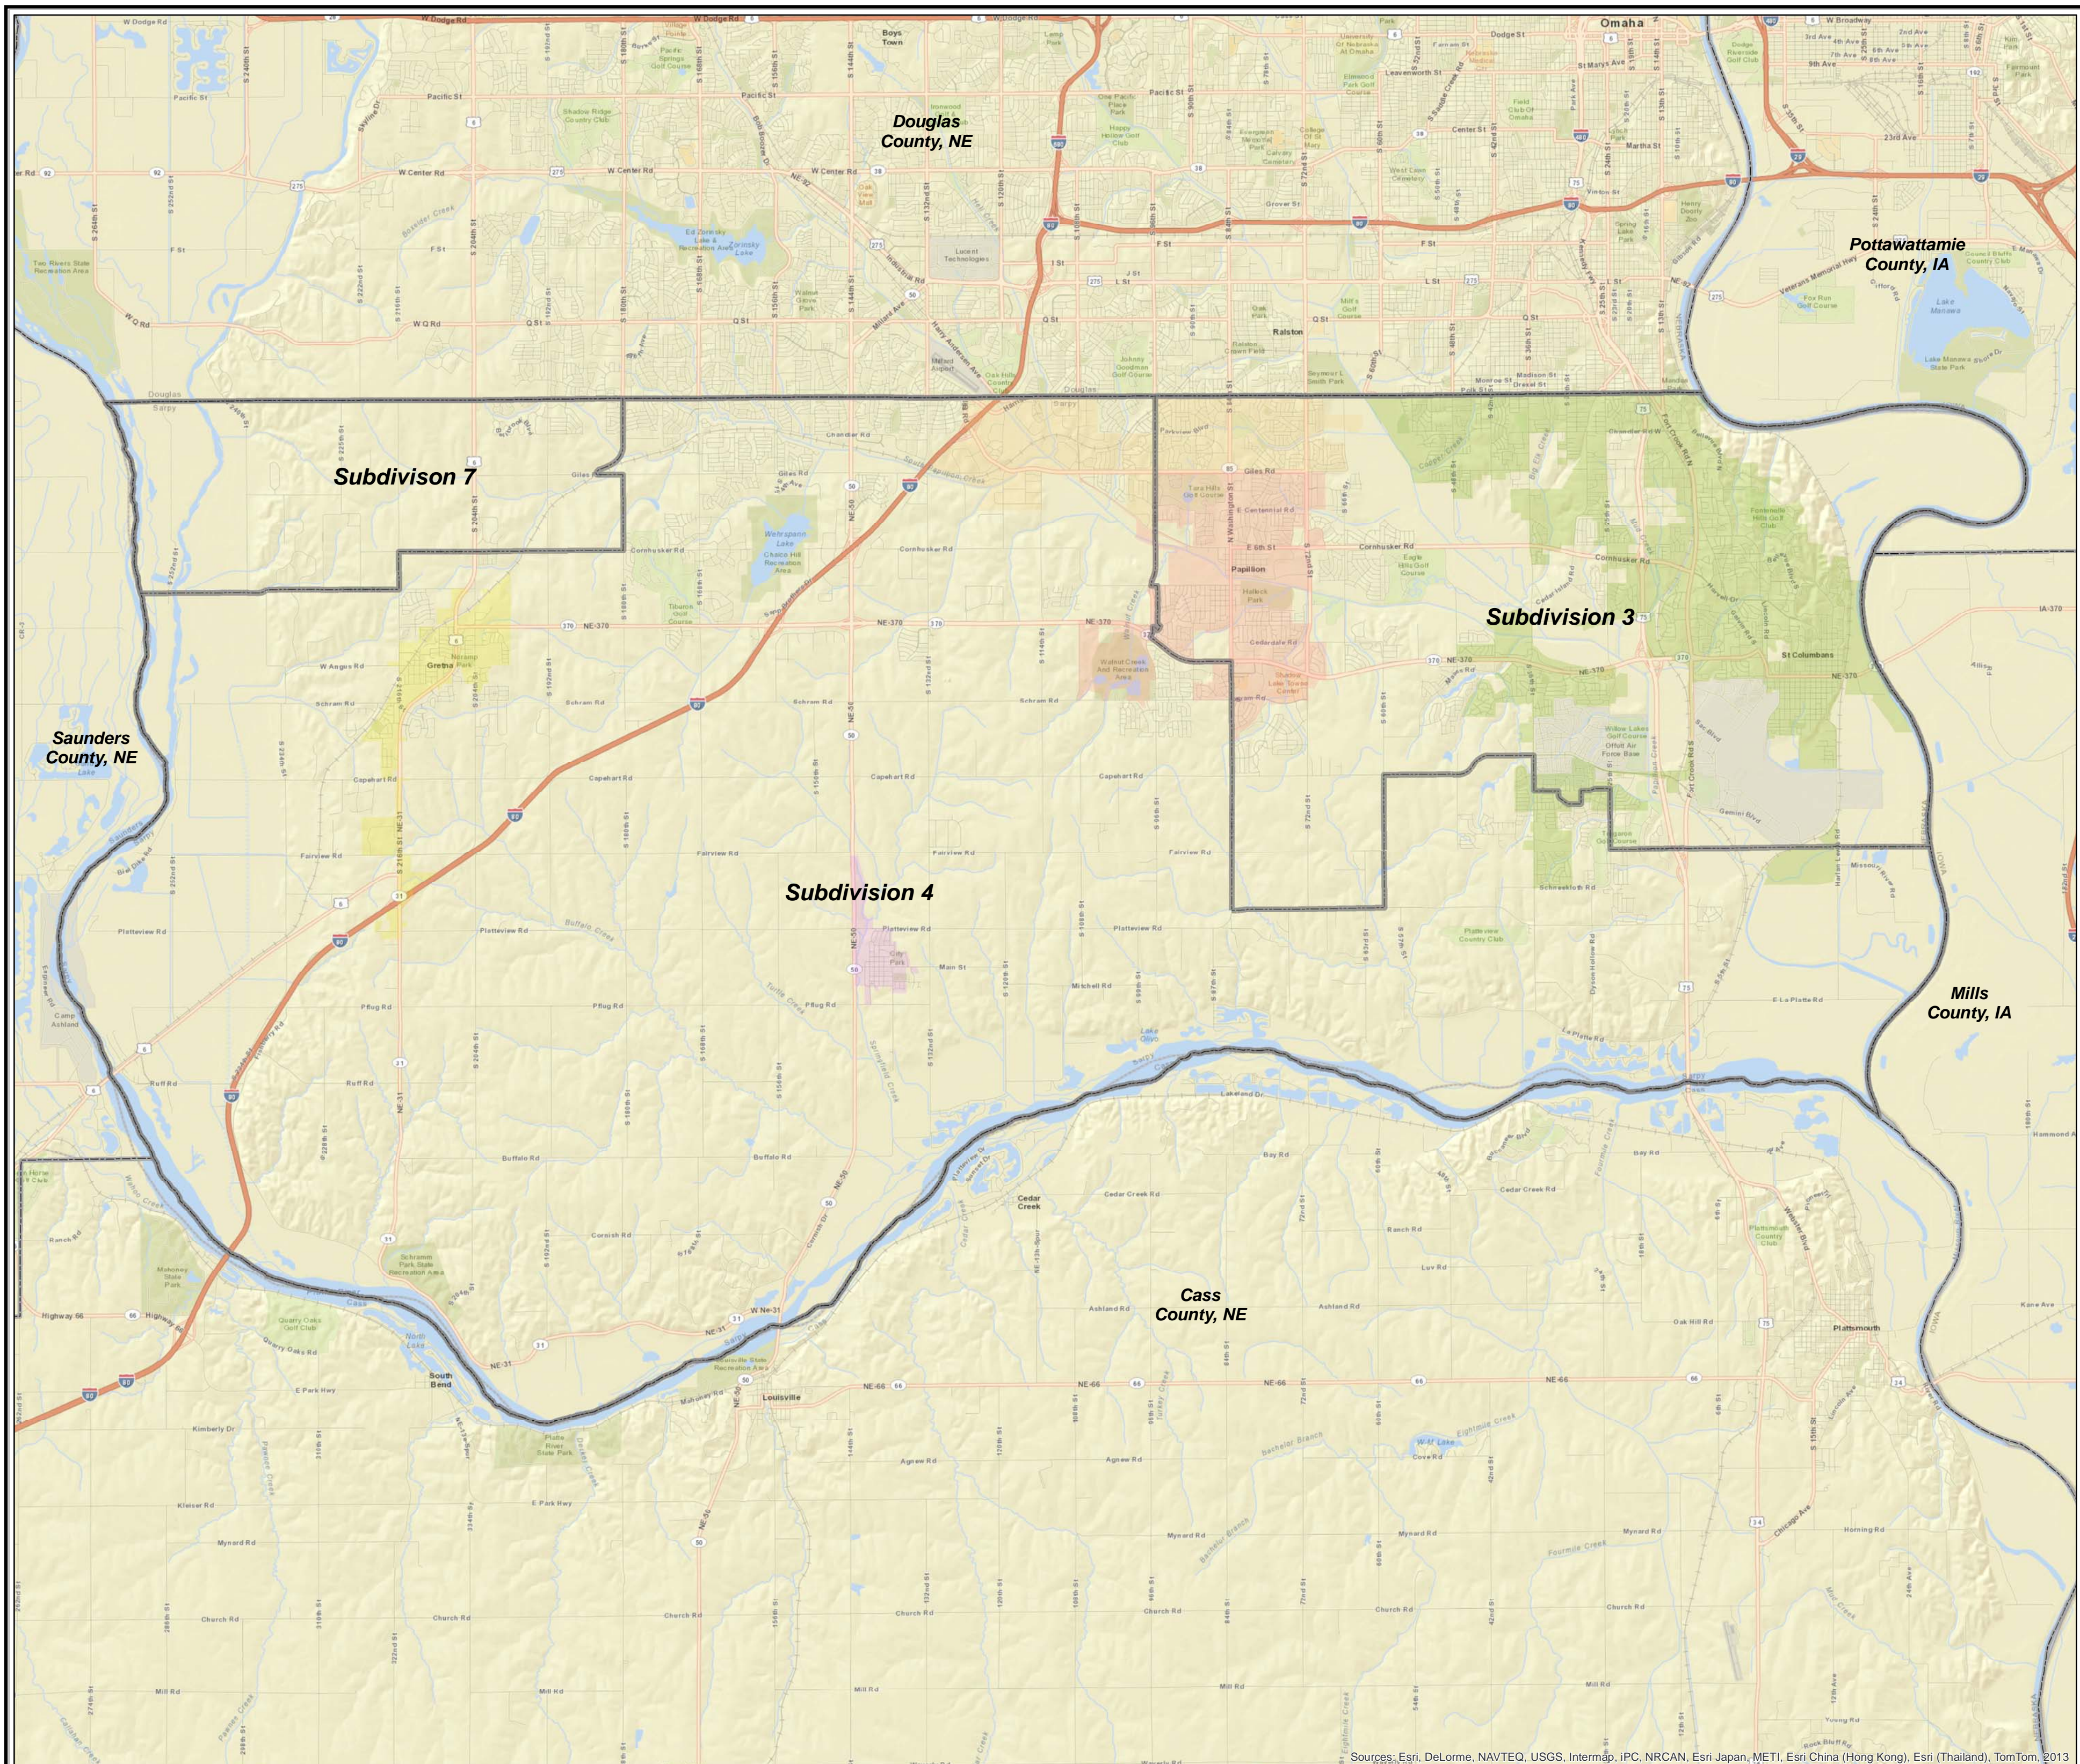

Sources: Esri, DeLorme, NAVTEQ, USGS, Intermap, iPC, NRCAN, Esri Japan, METI, Esri China (Hong Kong), Esri (Thailand), TomTom, 2013