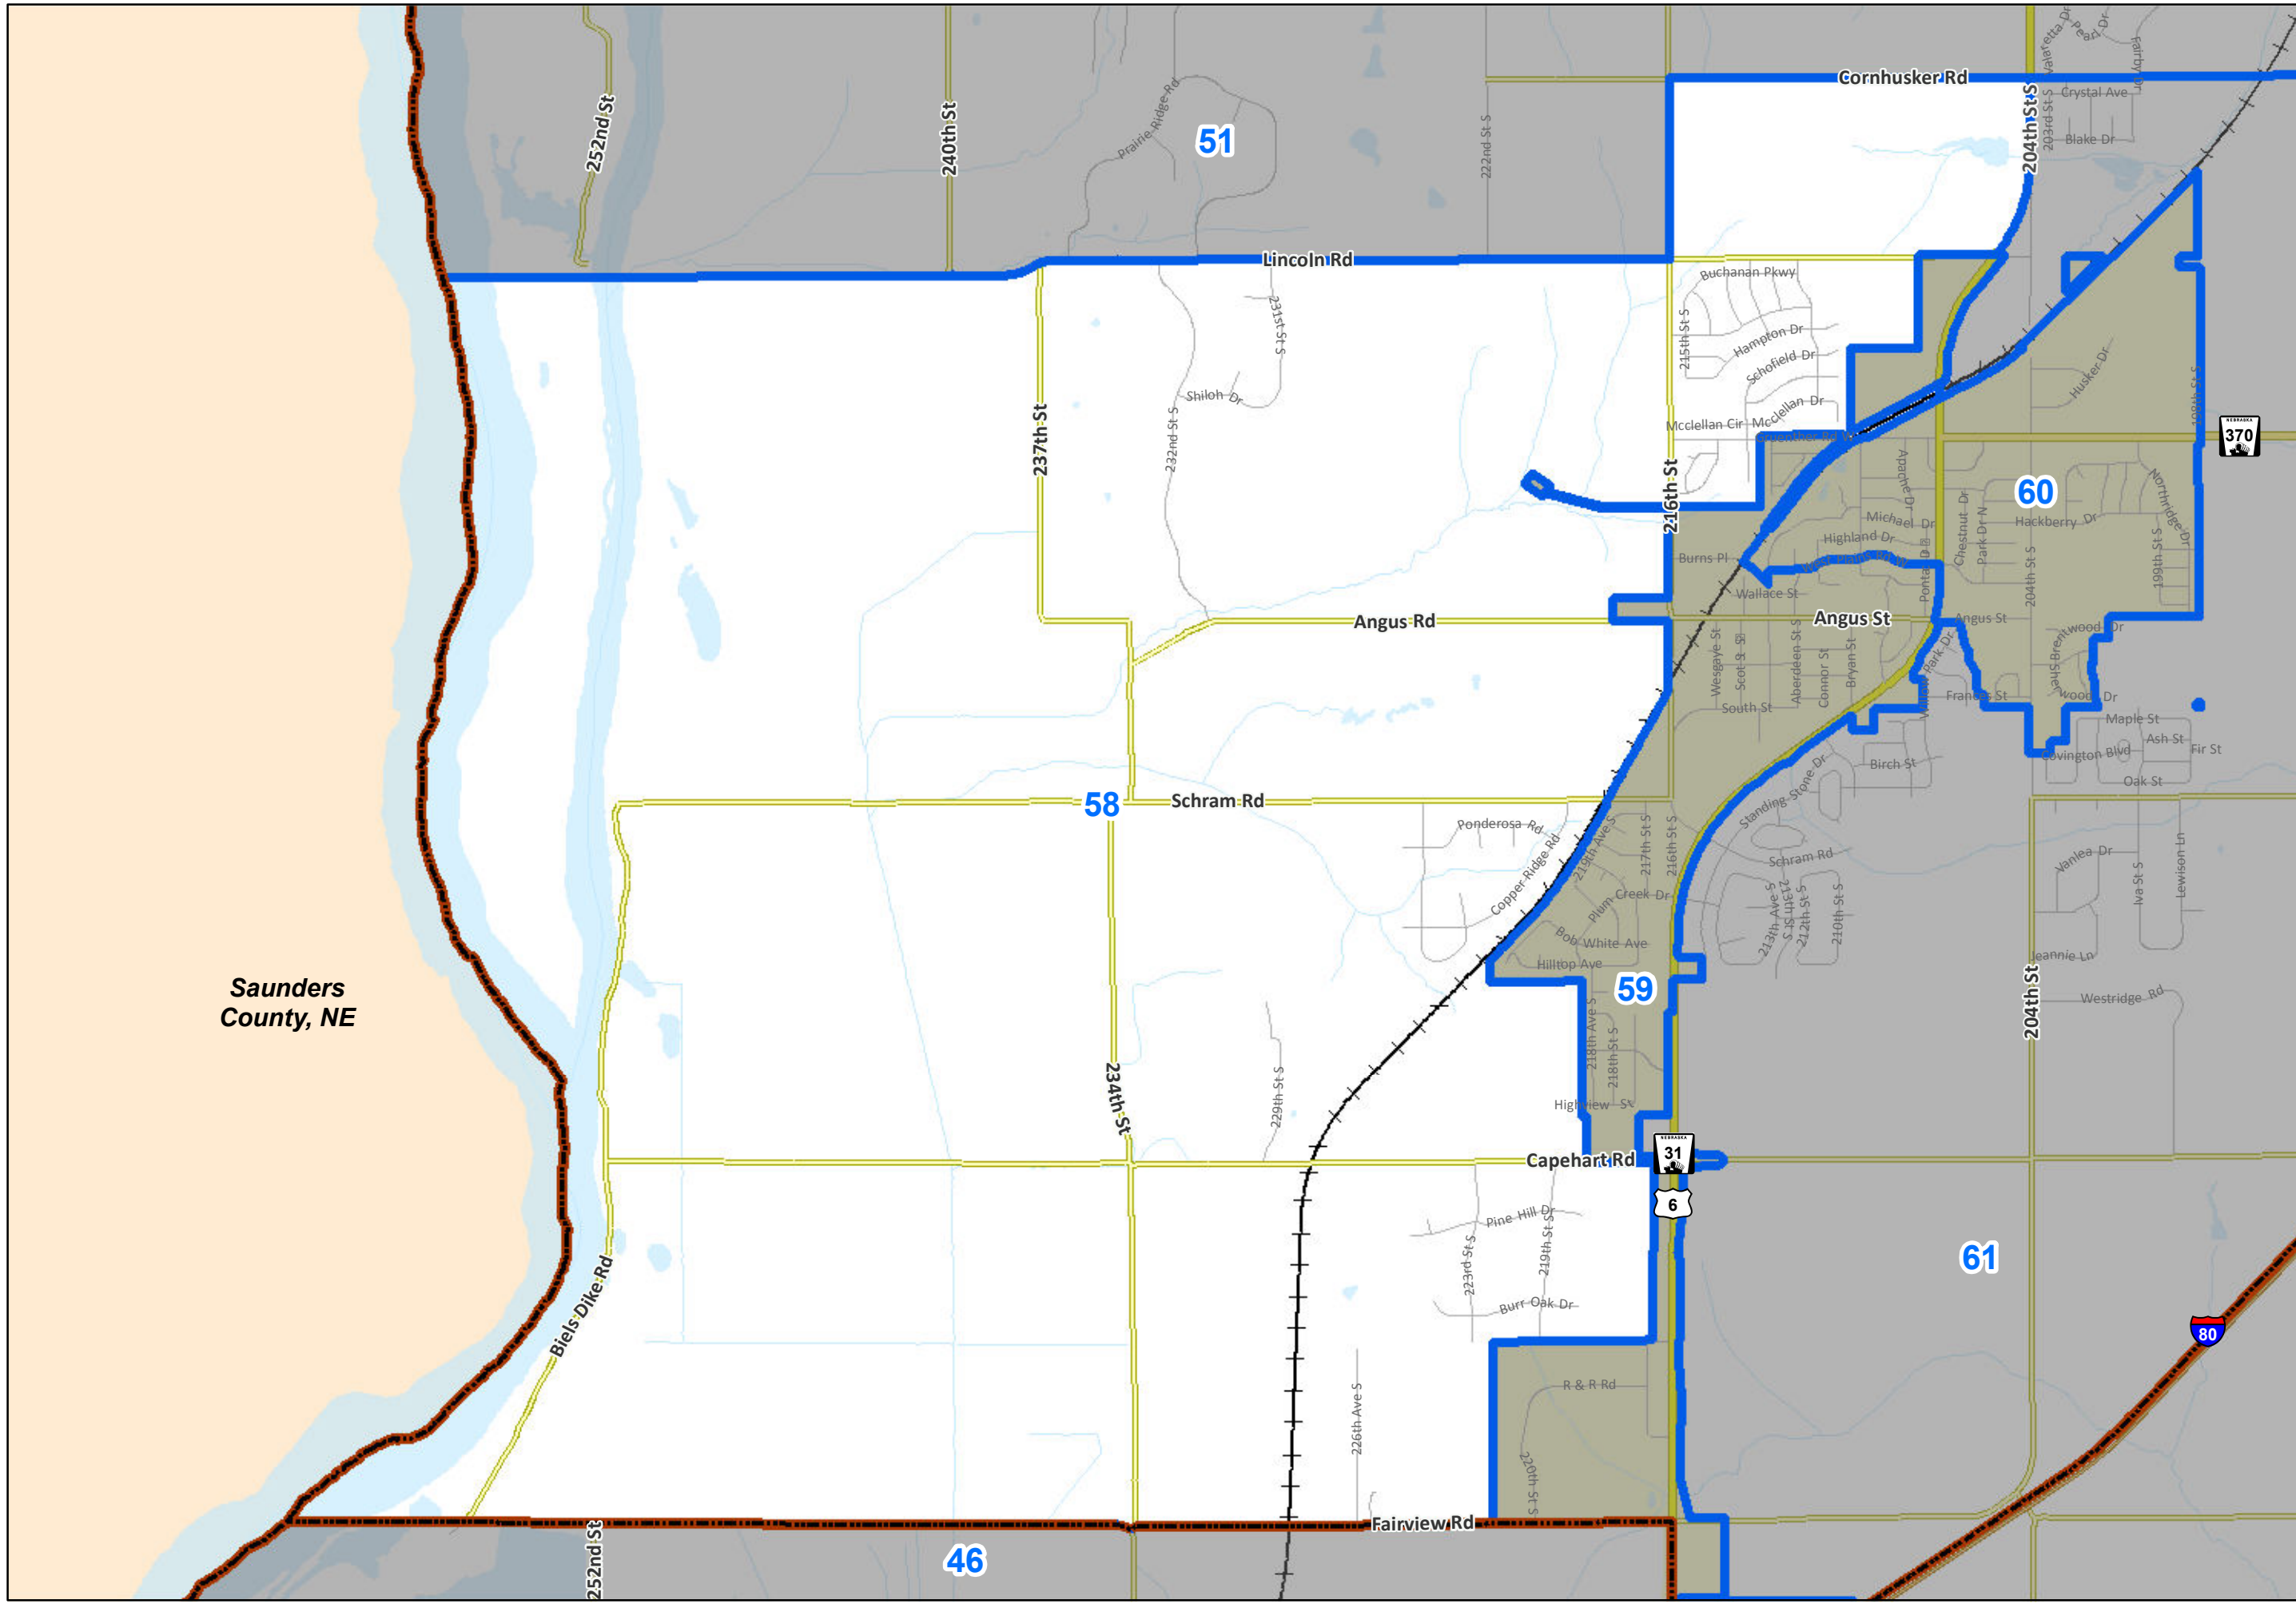

Sarpy County Voting Precinct

58

Legend

- Legislative District
- Voting Precinct
- **Street Type:**
  - Interstate
  - Expressway
  - US Highway
  - State Highway
  - Major Road
  - Minor Road
  - Ramp
- Railroad
- Lakes & Streams
- Bellevue
- Gretna
- La Vista
- Papillion
- Springfield

Map authored 9/9/2011 by:

Saunders
County, NE